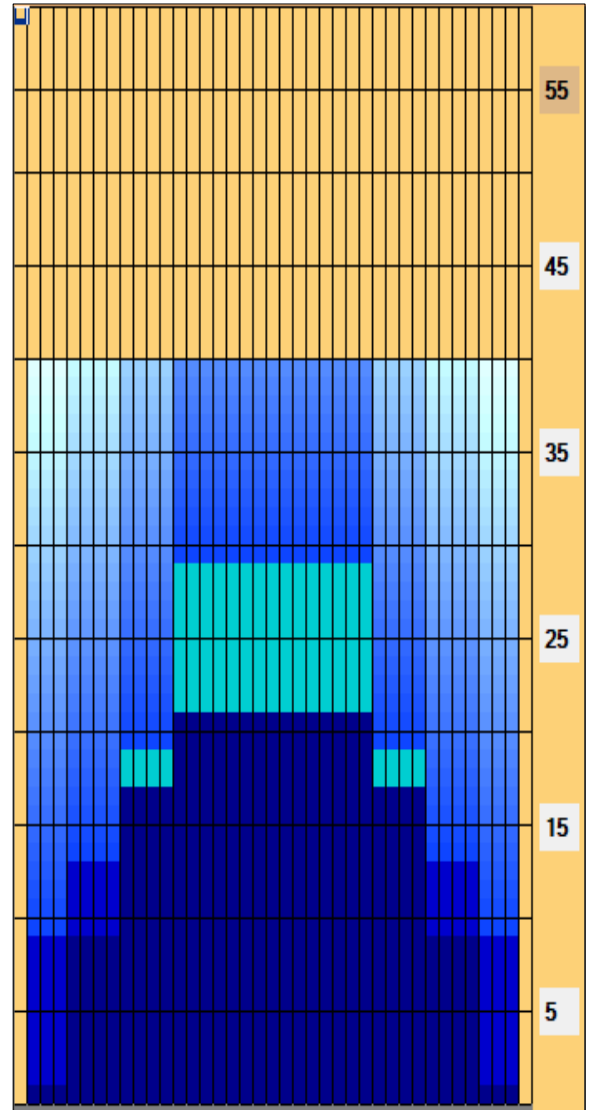

# Kegel Sport Series - SUNSET STRIP RBC - 3240 (40 uL)

Oil Pattern Distance:	40 Feet	Reverse Brush Drop:	32 Feet	Oil Per Board:	40 uL
Forward Oil Total:	12.76 mL	Reverse Oil Total:	7 mL	Volume Oil Total:	19.76 mL
Forward Boards Crossed:	319 Boards	Reverse Boards Crossed:	175 Boards	Total Boards Crossed:	494 Boards

	Start	Stop	Loads	Speed	Crossed	Start	End	Feet	T.Oil
1	2L	2R	2	14	74	0.0	1.9	1.9	2960
2	5L	5R	3	18	93	1.9	9.5	7.6	3720
3	9L	9R	4	18	92	9.5	19.7	10.2	3680
4	13L	13R	4	18	60	19.7	29.9	10.2	2400
5	2L	2R	0	18	0	29.9	33.0	3.1	0
6	2L	2R	0	22	0	33.0	40.0	7.0	0

Conditioner: Type In or Select One  
TransferType: Type In or Select One

Forward  
Reverse  
Combined  
Buff

	Start	Stop	Loads	Speed	Crossed	Start	End	Feet	T.Oil
1	2L	2R	0	30	0	40.0	21.0	-19.0	0
2	13L	13R	2	14	30	21.0	17.1	-3.9	1200
3	9L	9R	2	14	46	17.1	13.2	-3.9	1840
4	5L	5R	2	14	62	13.2	9.3	-3.9	2480
5	2L	2R	1	10	37	9.3	7.9	-1.4	1480
6	2L	2R	0	10	0	7.9	0.0	-7.9	0

<p> Reverse Drop Brush at 32&#39;. Download PDF for full description.</p>

Item Description	3L-7L:18L-18R Outside Track:Middle	8L-12L:18L-18R Middle Track:Middle	13L-17L:18L-18R Inside Track:Middle	18L-18R:17R-13R Middle: Inside Track	18L-18R:12R-8R Middle:Middle Track	18L-18R:7R-3R Middle:Outside Track
Track Zone Ratio	3.33	1.56	1	1	1.56	3.33