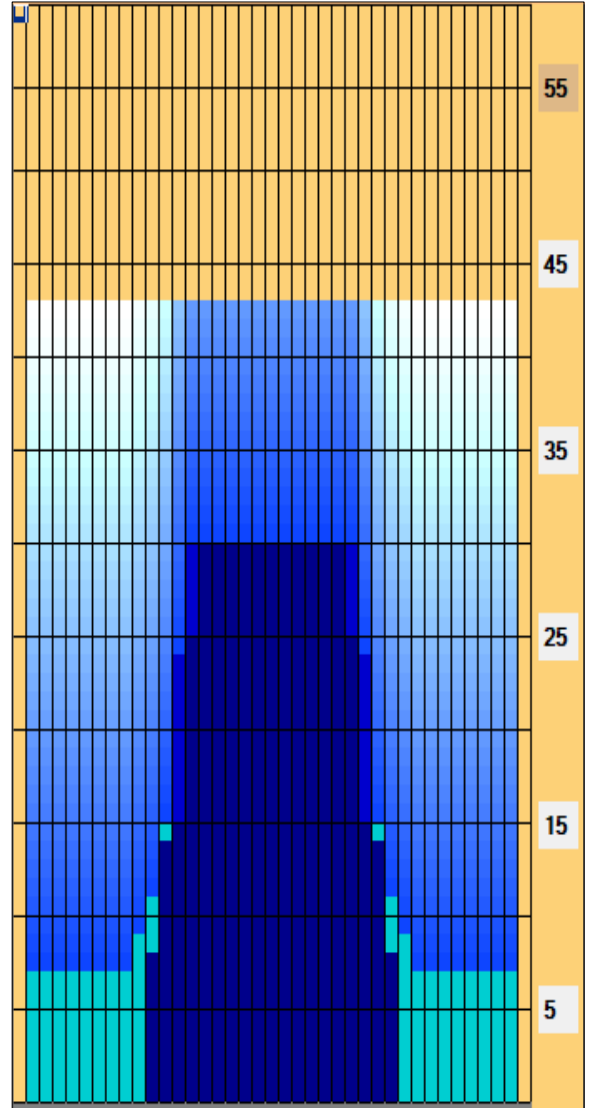

Carrot Games 2043ft

Oil Pattern Distance: 43 Feet   **Reverse Brush Drop:** 39 Feet   **Oil Per Board:** 45 uL
Forward Oil Total: 14.985 mL   **Reverse Oil Total:** 6.255 mL   **Volume Oil Total:** 21.24 mL
Forward Boards Crossed: 333 Boards   **Reverse Boards Crossed:** 139 Boards   **Total Boards Crossed:** 472 Boards

	Start	Stop	Loads	Speed	Crossed	Start	End	Feet	T.Oil
1	2L	2R	5	14	185	0.0	7.9	7.9	8325
2	10L	10R	1	14	21	7.9	9.8	1.9	945
3	11L	11R	1	14	19	9.8	11.7	1.9	855
4	12L	12R	2	14	34	11.7	15.6	3.9	1530
5	14L	14R	4	18	52	15.6	25.8	10.2	2340
6	15L	15R	2	18	22	25.8	30.9	5.1	990
7	2L	2R	0	26	0	30.9	43.0	12.1	0

	Start	Stop	Loads	Speed	Crossed	Start	End	Feet	T.Oil
1	2L	2R	0	30	0	43.0	30.0	-13.0	0
2	14L	14R	2	22	26	30.0	23.8	-6.2	1170
3	13L	13R	4	18	60	23.8	13.6	-10.2	2700
4	12L	12R	2	18	34	13.6	8.5	-5.1	1530
5	11L	11R	1	18	19	8.5	6.0	-2.5	855
6	2L	2R	0	14	0	6.0	0.0	-6.0	0

Conditioner:
Type In or Select One

TransferType:
Type In or Select One

- Forward
- Reverse
- Combined
- Buff